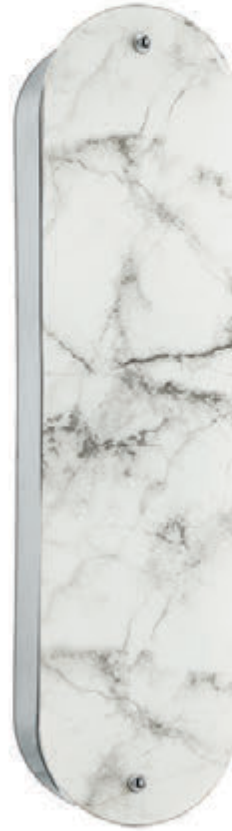

# PASCAL

Pendant and wall light in Polished Chrome finish and Faux Alabaster Acrylic.

COLLECTIONS

COLLECTIONS

PSC-201P-PC

PSC-161P-PC

PSC-202W-PC

PSC-162W-PC