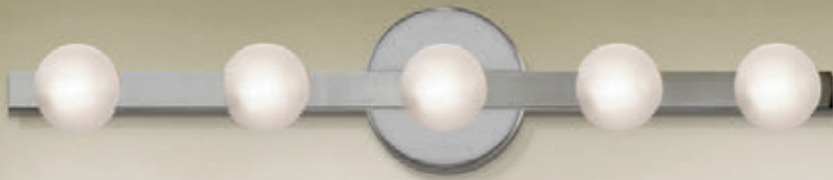

Dainolite

1 888 564 1262

dainolite@dainolite.ca

www.dainolite.ca