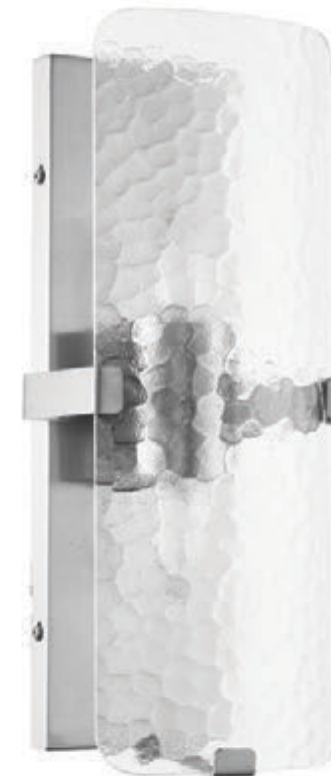

WNE-152W-PC-CLR

Item No.	Dimensions	No. of Bulbs	Bulb Type	Max. Wattage
WNE-152W-AGB-CLR	15.75"H x 6" W x 4.75"D	2	E26	60W
WNE-152W-MB-CLR	15.75"H x 6" W x 4.75"D	2	E26	60W
WNE-152W-PC-CLR	15.75"H x 6" W x 4.75"D	2	E26	60W
WNE-81W-AGB-CLR	8"H x 6" W x 4.75"D	1	E26	60W
WNE-81W-MB-CLR	8"H x 6" W x 4.75"D	1	E26	60W
WNE-81W-PC-CLR	8"H x 6" W x 4.75"D	1	E26	60W

HARDWIRED

COMPATIBLE

DIMMABLE