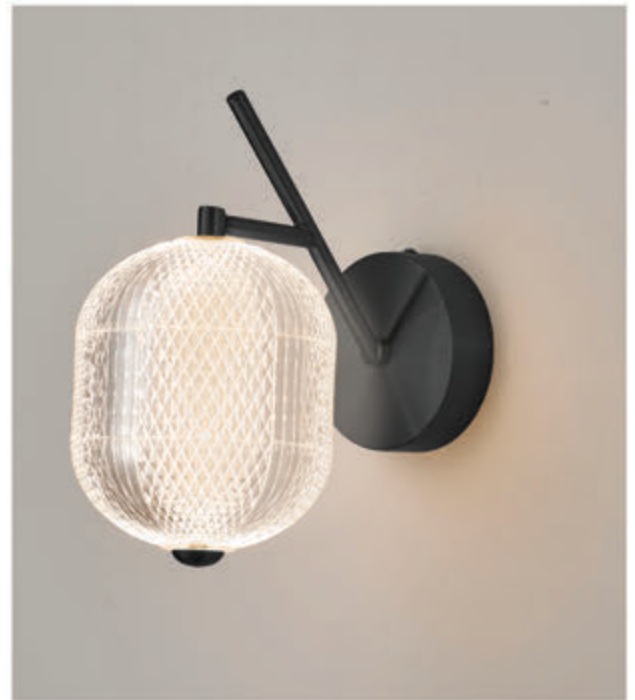

# PERI

Wall Lamp, in Aged Brass or Matte Black finish and Clear Fluted Glass

Family extension

\* Wall lamp\*

PRI-137LEDW-AGB

PRI-137LEDW-MB

Lights off

Lights on