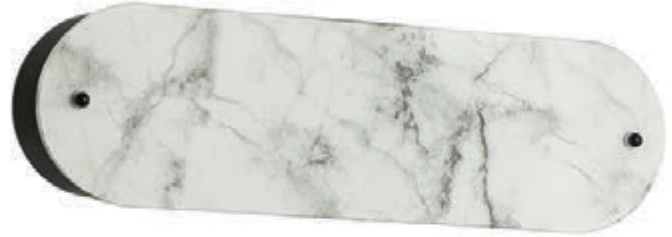

PSC-162W-MB